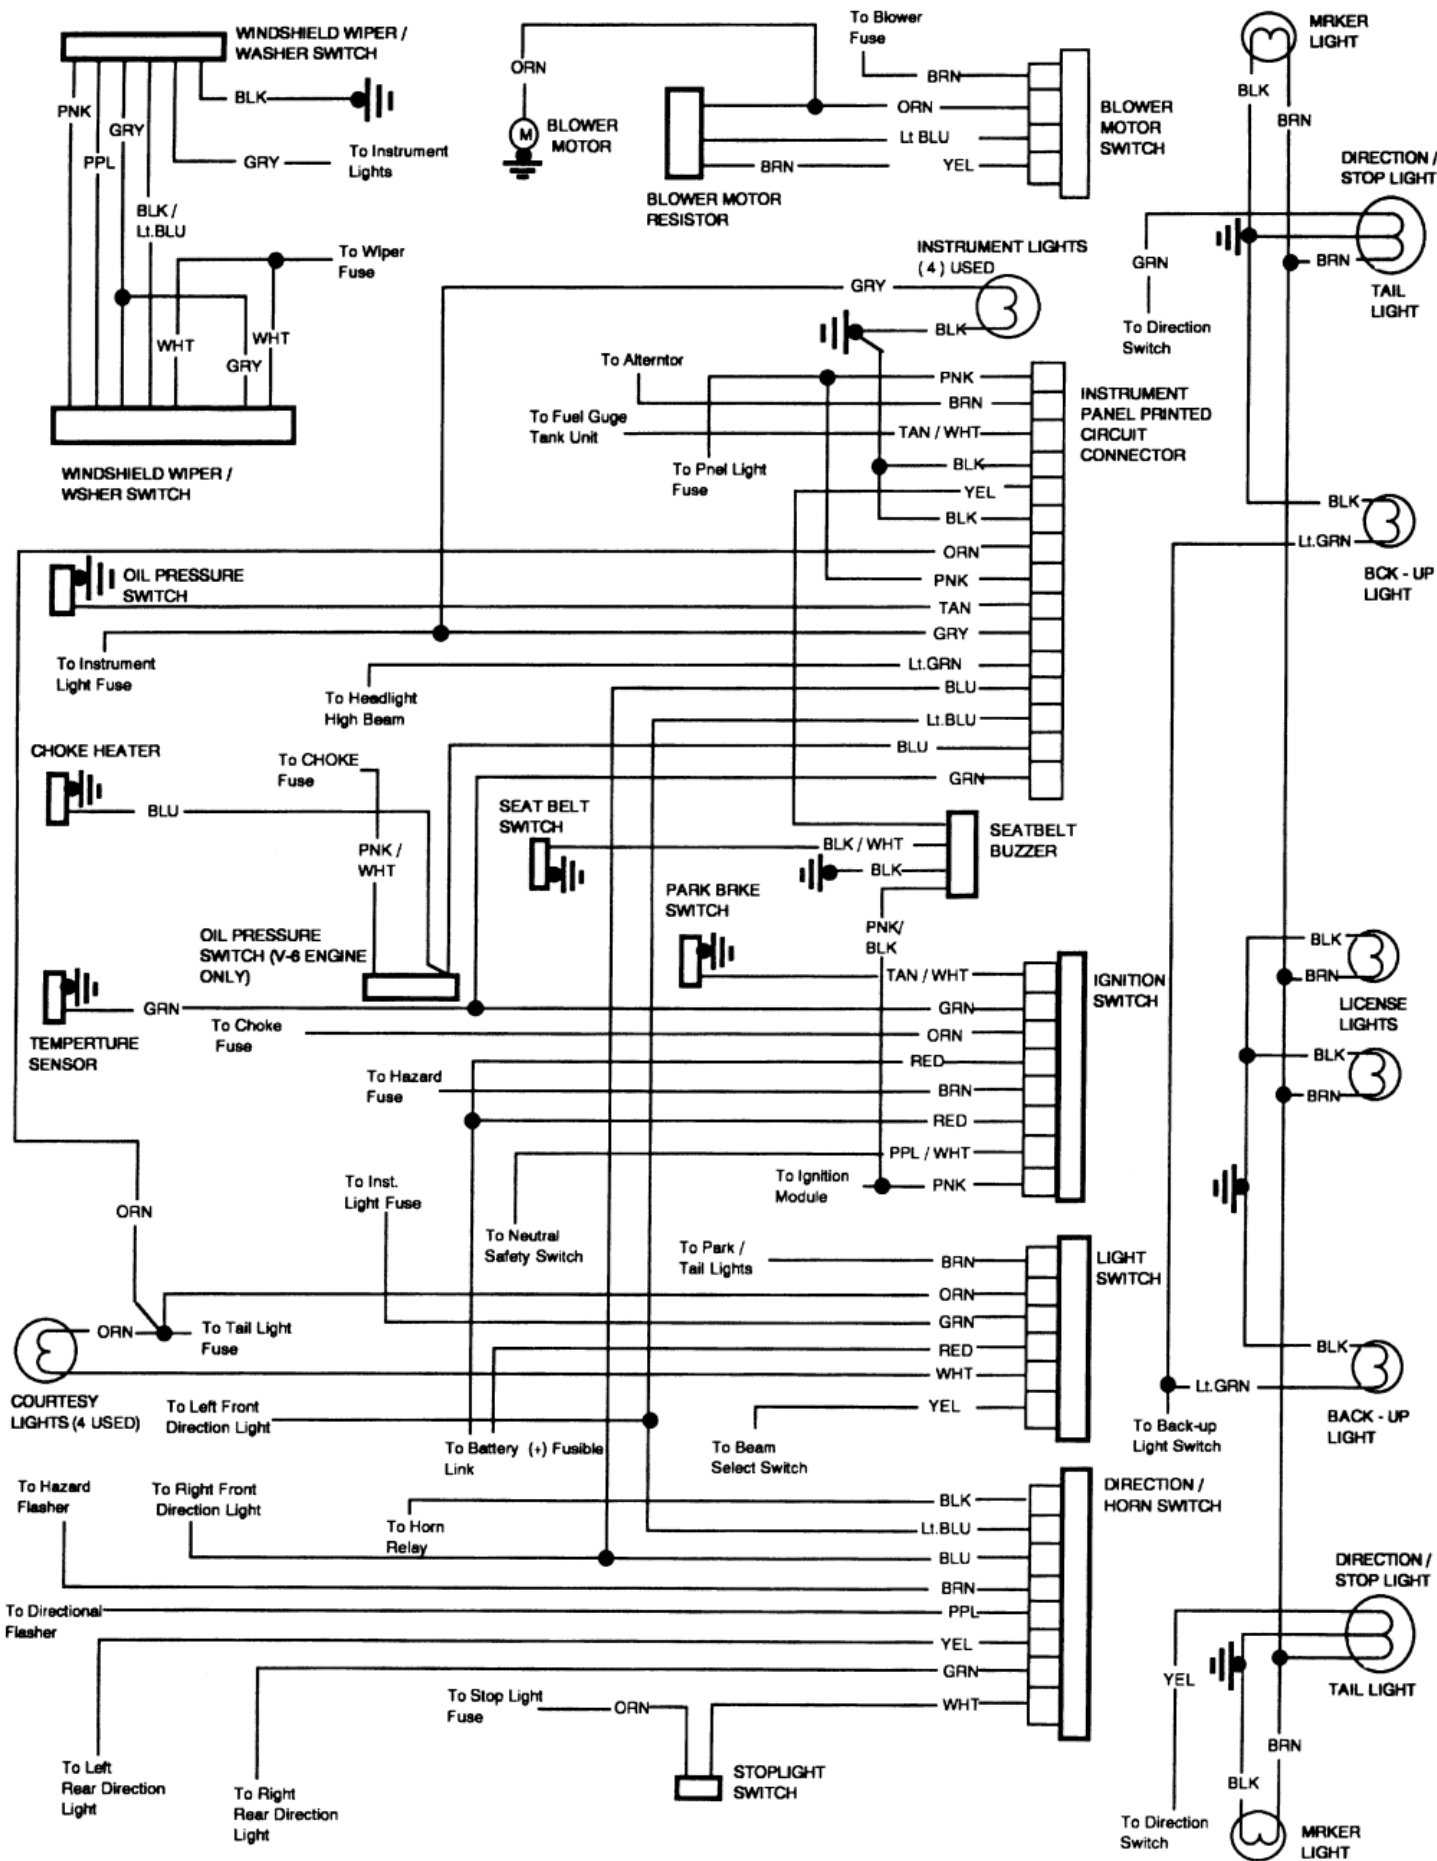

general motors and guide lights

Download general motors and guide lights

Our software is
100% SAFE
to download!

Spyware Free
Adware Free
Virus Free

Guide Lamp Division of General Motors in World War Two / WWII. were headlights and tail lights for General Motors vehicles. Guide Lamp won the Army.

This automotive replacement bulb guide is used for general information only, we are not responsible for any mistake that might be listed on this bulb guide.

In its heyday, Anderson s Guide. Guide separated from Delco Remy and became Guide Lamp Division of General Motors. Guide lasted 100 years. Their lights.

. GM purchased the Rapid Motor Vehicle Company, forming the basis of the General Motors Truck Company. GMC, a marque of General Motors, light truck timeline.

Decipher tail light, parking light, back. Identify lenses from General Motors, Ford, Chrysler. Most Guide and Guidex lenses are for General Motors vehicles.